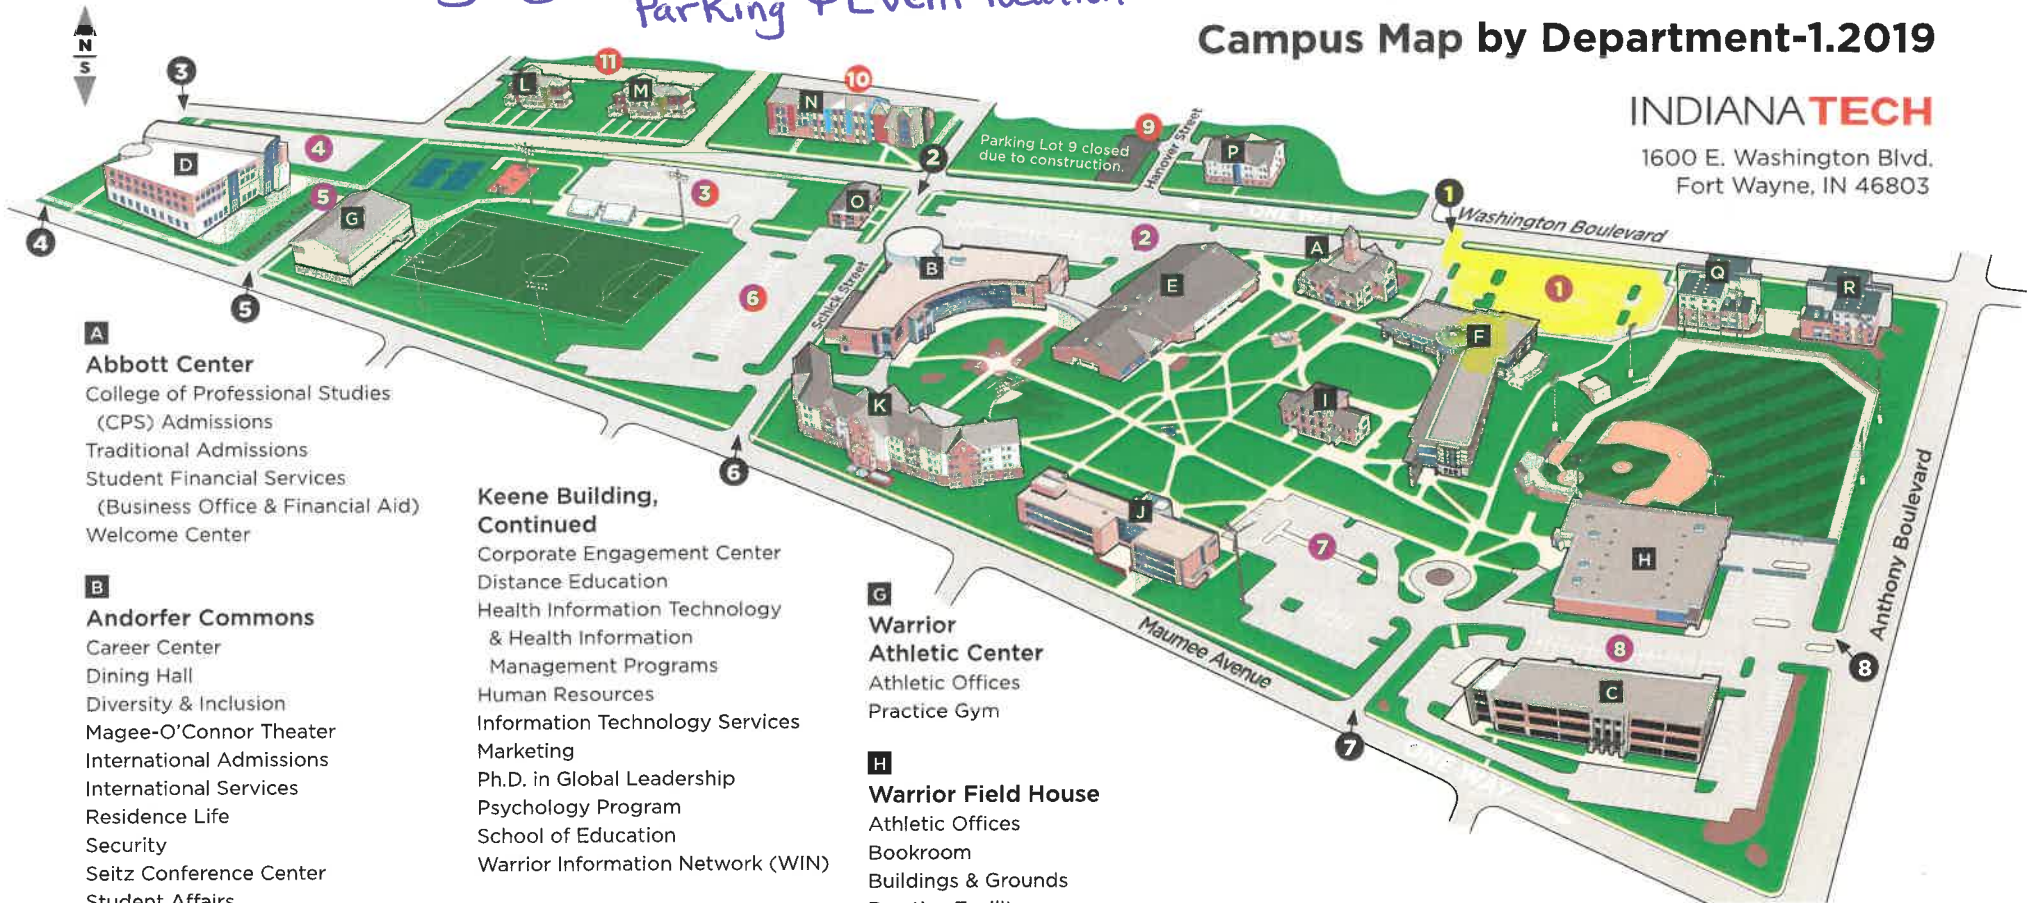

* Highlighted area *
Parking + Event location

Campus Map by Department-1.2019

INDIANA TECH

1600 E. Washington Blvd.
Fort Wayne, IN 46803

A
Abbott Center
College of Professional Studies
(CPS) Admissions
Traditional Admissions
Student Financial Services
(Business Office & Financial Aid)
Welcome Center

B
Andorfer Commons
Career Center
Dining Hall
Diversity & Inclusion
Magee-O'Connor Theater
International Admissions
International Services
Residence Life
Security
Seitz Conference Center
Student Affairs
Student Life
Tech Treasures
Wegener Worship Center

E
Schaefer Center
Athletic Director
Athletic Offices
Fitness Center
Main Gym

F *Event Location*
Snyder Academic Center
Academic Affairs
Franco D'Agostino Art Gallery
Kachmann Café
McMillen Library
Multi-Flex Theater
Office of Student Success
(Tutoring & Writing Center)
Registrar
Talwar Leadership Center

C/R - Commuter/Residential Permit Parking
Parking Lots - 3, 6

Visitor Parking

6 a.m.-4 p.m., M-F visitors will need a temporary parking permit. For more information, visit ind.tc/parking.